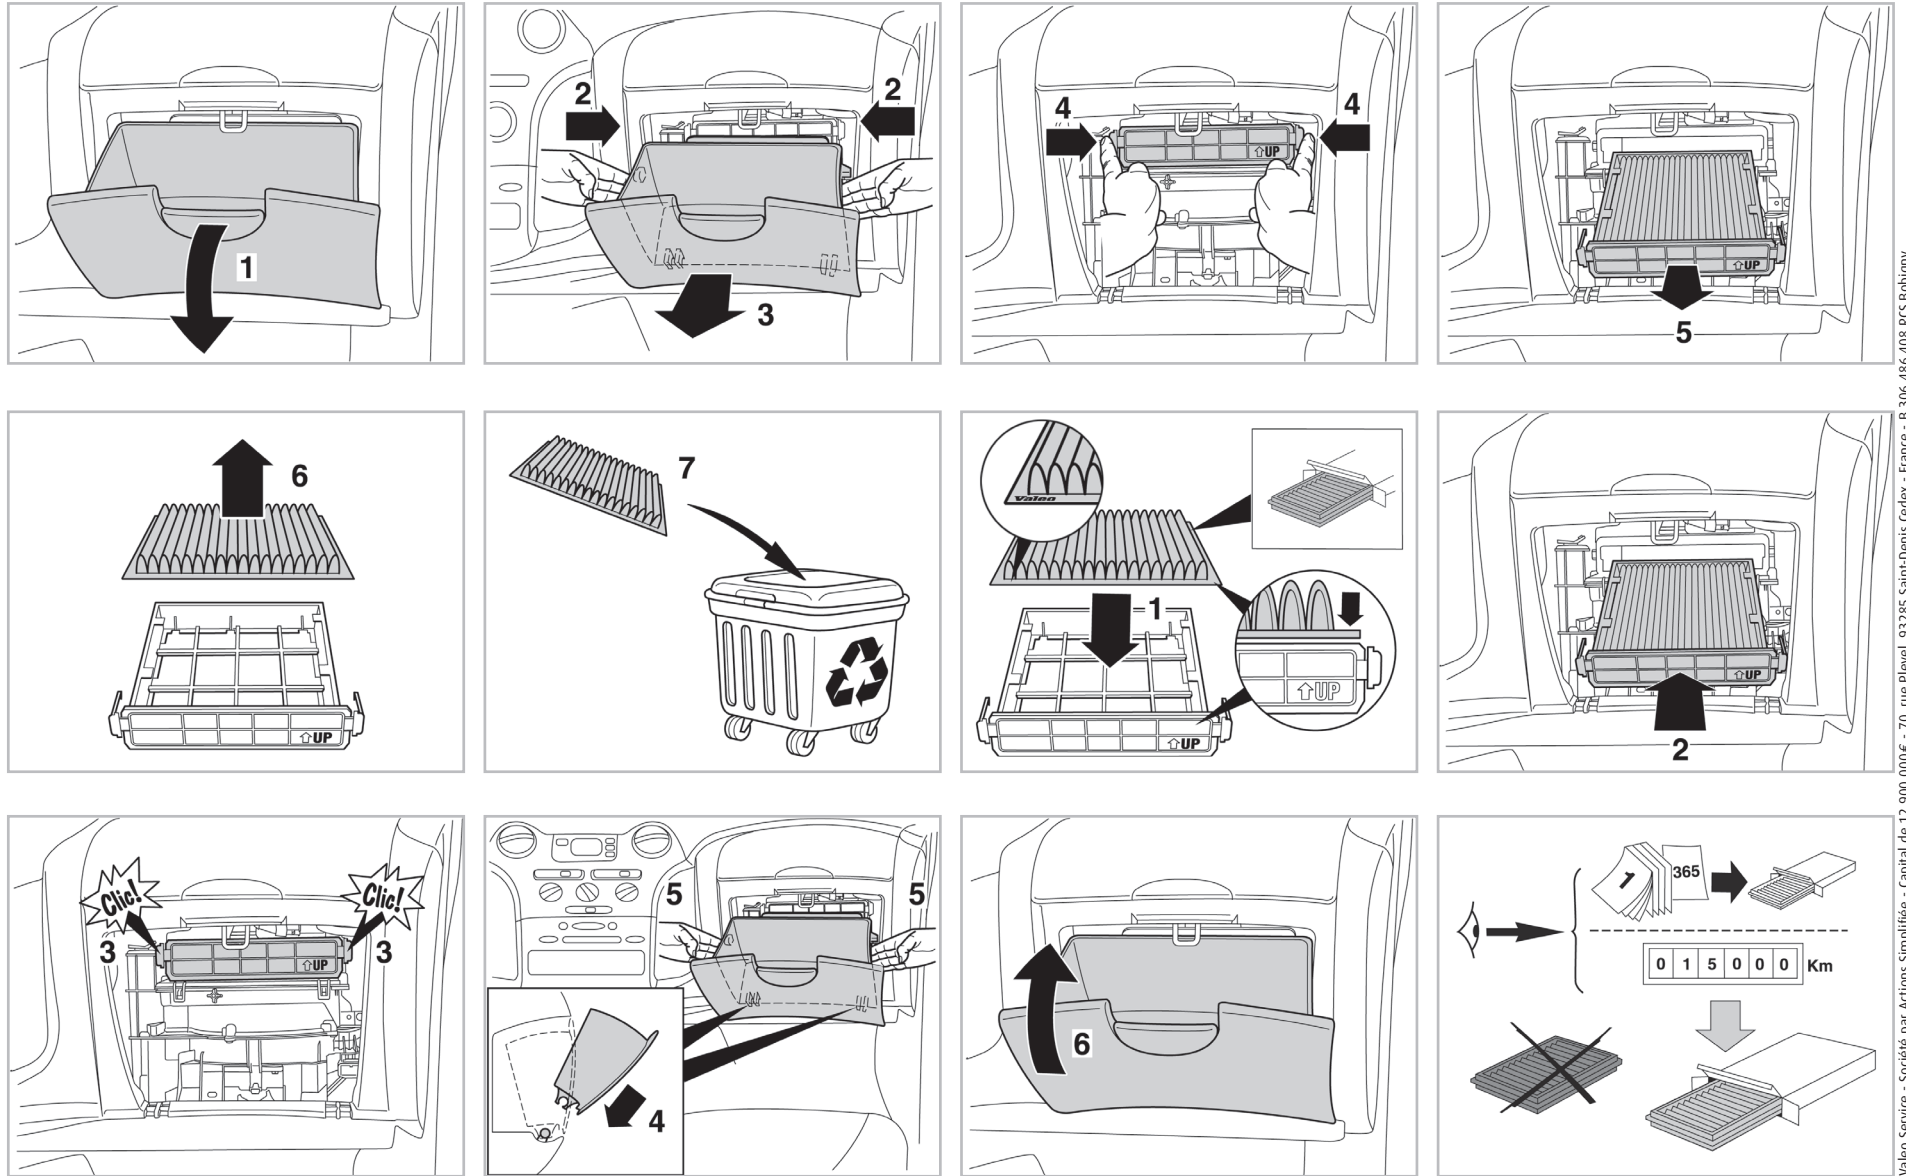

PROTECT

combined with active carbon

715619

FH156

CA

FOR
TOYOTA

YARIS (FR) A/C+/- (01/01 > 10/05) / YARIS VERSO A/C+/- (12/01 >)

WANT TO
KNOW MORE?